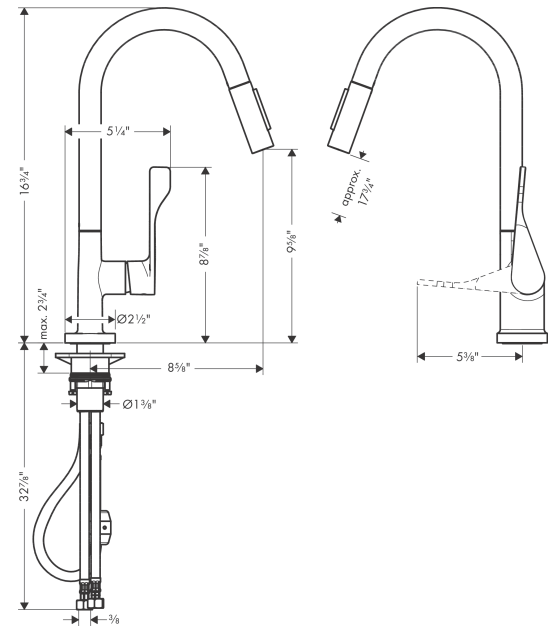

AXOR Citterio
HighArc Kitchen Faucet 2-Spray Pull-Down, 1.75 GPM
 Finish: **Steel Optic** Part no. : **39835801**

Description

Features

- Swivel range 360°
- Laminar spray, needle spray, Shower spray pattern
- Toggle spray diverter
- MagFit magnetic sprayhead docking
- Deck mounted
- Max. flow: 1.75 GPM (6.6 L/Min)
- Ceramic cartridge
- 3/8" connections
- Integrated double backflow prevention
- Extension length up to 19 5/8" (50cm)

Item details

List Price \$ 1,516.00

Technology

Compliance / Sustainability

Product image

Scale drawing

AXOR Citterio
HighArc Kitchen Faucet 2-Spray Pull-Down, 1.75 GPM
 Finish: **Steel Optic** Part no. : **39835801**

Exploded drawing

Year of production: >10/20

AXOR Citterio
HighArc Kitchen Faucet 2-Spray Pull-Down, 1.75 GPM
 Finish: **Steel Optic** Part no. : **39835801**

Spare parts list

Year of production: >10/20

Pos.	Description	Part no.	Price	PU
1	spout cpl.	95926800	-	1
2	filter	97735000	-	1
3	set of lever collars	98365000	-	1
4	O-ring 21x2,5	98211000	-	1
5	handle	39891800	-	1
6	screw cover	96762000	-	1
7	flange	98603800	-	1
9	nut	97209000	-	1
10	cartridge, assy	92730000	-	1
11	handspray	95908800	-	1
13	set of non return valves DW 15	97350000	-	1
14	O-ring 18x1,5	98231000	-	1
15	aerator laminar M22x1 (15 l/min)	95909000	-	1
17	O-ring 40x3	92634000	-	1
18	fixing set (Ø 34)	95049000	-	1
19	weight	92500000	-	1
20	hose 1,50 m	88624000	-	1
22	connection hose 35½" M8x0,75 3/8"	96316001	-	1
25	support	97523000	-	1
29	service tool	95910000	-	1
30	seal	95008000	-	1