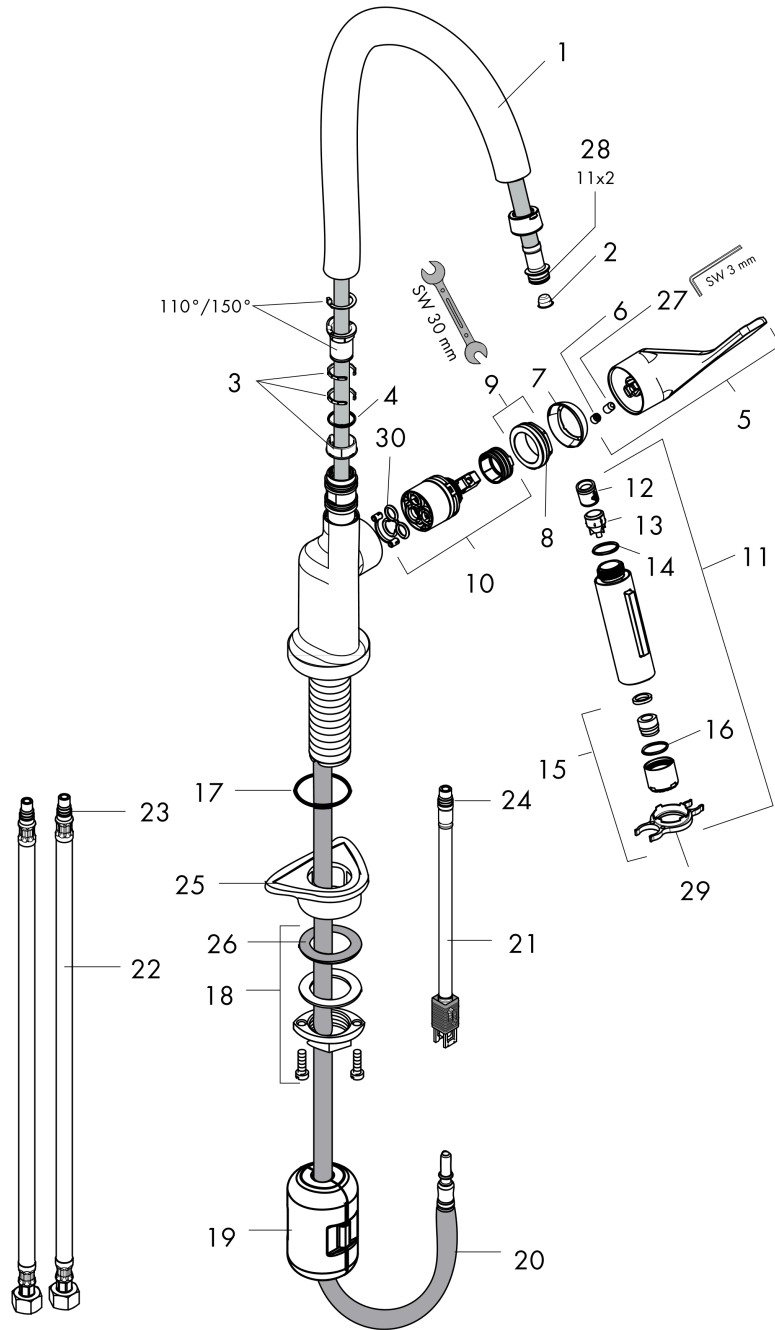

AXOR Citterio
HighArc Kitchen Faucet 2-Spray Pull-Down, 1.75 GPM
 Finish: **Steel Optic** Part no. : **39835801**

Description

Features

- Swivel range 360°
- Laminar spray, needle spray, Shower spray pattern
- Toggle spray diverter
- MagFit magnetic sprayhead docking
- Deck mounted
- Max. flow: 1.75 GPM (6.6 L/Min)
- Ceramic cartridge
- 3/8" connections
- Integrated double backflow prevention
- Extension length up to 19 5/8" (50cm)

Item details

List Price \$ 1,516.00

Technology

Compliance / Sustainability

Product image

Scale drawing

AXOR Citterio
HighArc Kitchen Faucet 2-Spray Pull-Down, 1.75 GPM
 Finish: **Steel Optic** Part no. : **39835801**

Exploded drawing

Year of production: >10/20

AXOR Citterio
HighArc Kitchen Faucet 2-Spray Pull-Down, 1.75 GPM
 Finish: **Steel Optic** Part no. : **39835801**

Spare parts list

Year of production: >10/20

Pos.	Description	Part no.	Price	PU
1	spout cpl.	95926800	-	1
2	filter	97735000	-	1
3	set of lever collars	98365000	-	1
4	O-ring 21x2,5	98211000	-	1
5	handle	39891800	-	1
6	screw cover	96762000	-	1
7	flange	98603800	-	1
9	nut	97209000	-	1
10	cartridge, assy	92730000	-	1
11	handspray	95908800	-	1
13	set of non return valves DW 15	97350000	-	1
14	O-ring 18x1,5	98231000	-	1
15	aerator laminar M22x1 (15 l/min)	95909000	-	1
17	O-ring 40x3	92634000	-	1
18	fixing set (Ø 34)	95049000	-	1
19	weight	92500000	-	1
20	hose 1,50 m	88624000	-	1
22	connection hose 35½" M8x0,75 3/8"	96316001	-	1
25	support	97523000	-	1
29	service tool	95910000	-	1
30	seal	95008000	-	1