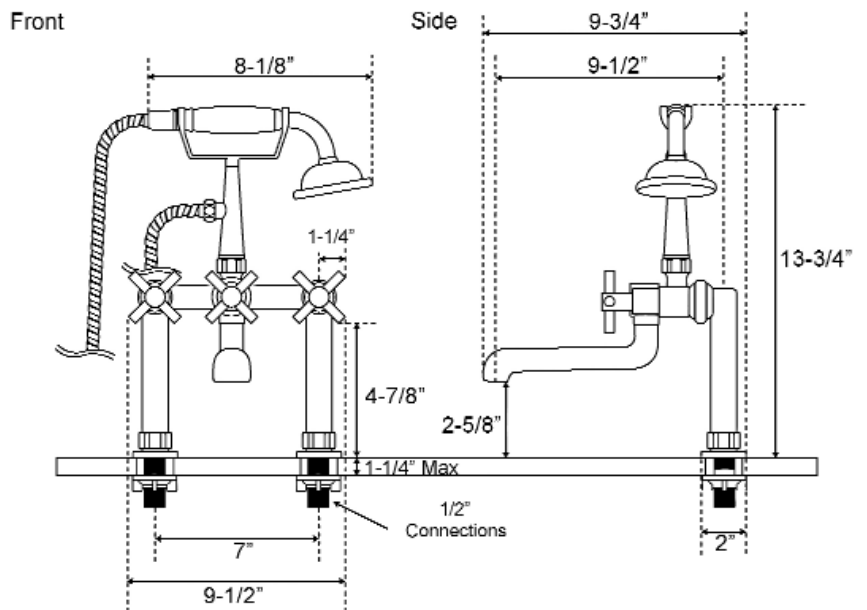

# DECK MOUNT TUB FAUCET

Cat. No.  
7601-MC

## Features:

- ▶ Solid brass construction
- ▶ Tub deck mount installation
- ▶ 1/4" turn ceramic disc valves
- ▶ 7" centers
- ▶ Includes metal handshower with 60" hose and cradle
- ▶ Hand shower handle measures 9-1/2" long
- ▶ Faucet height is 13-3/4"
- ▶ Spout reach is 9-1/2"
- ▶ Metal cross handles
- ▶ Contemporary styling

## Finishes:

**CP** Polished Chrome  
**BN** Brushed Nickel  
**PN** Polished Nickel  
**ORB** Oil Rubbed Bronze  
**PB** Polished Brass

Dimensions are nominal and may vary. Dimensions and specifications subject to change without notice.