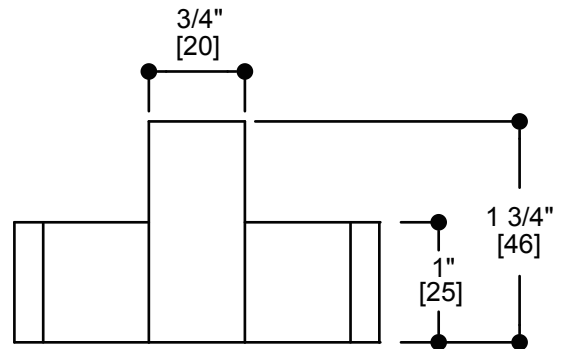

Note: Dimensions and specifications are subject to change without notice.