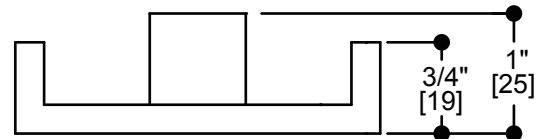

Note: Dimensions and specifications are subject to change without notice.