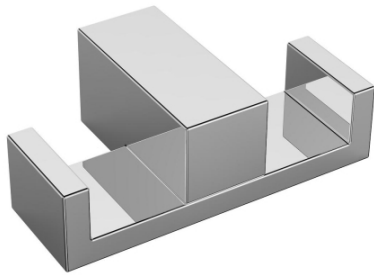

MUNICH COLLECTION

Double Robe Hook

Item # 288132

FEATURES

- Modern styling
- Durable finishes
- Concealed installation

WARRANTY

- Lifetime limited (Residential use)
- One Year (Commercial use)

FINISHES STOCKED IN