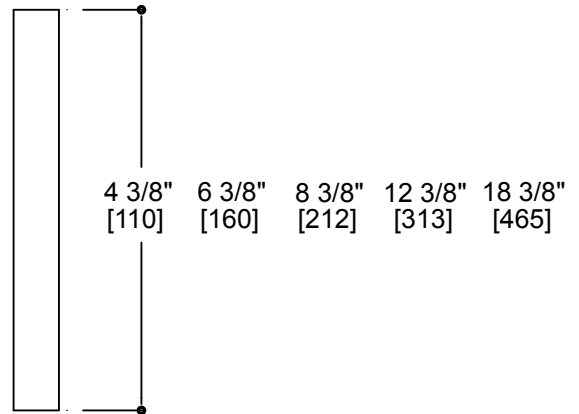

Note: Dimensions and specifications are subject to change without notice.