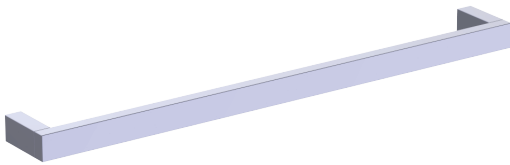

## MUNICH COLLECTION

Munich Cabinet Pulls 4"/6"/8"/12"/18"  
Item # 288704/06/08/12/18