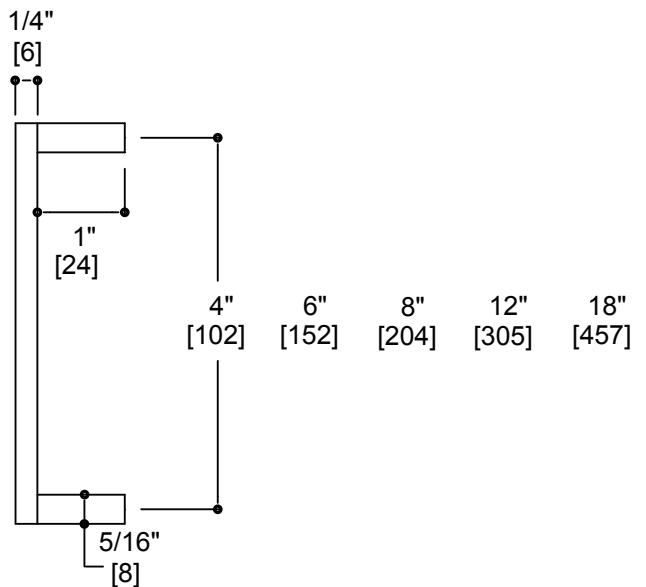

Note: Dimensions and specifications are subject to change without notice.