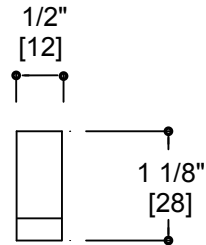

Note: Dimensions and specifications are subject to change without notice.